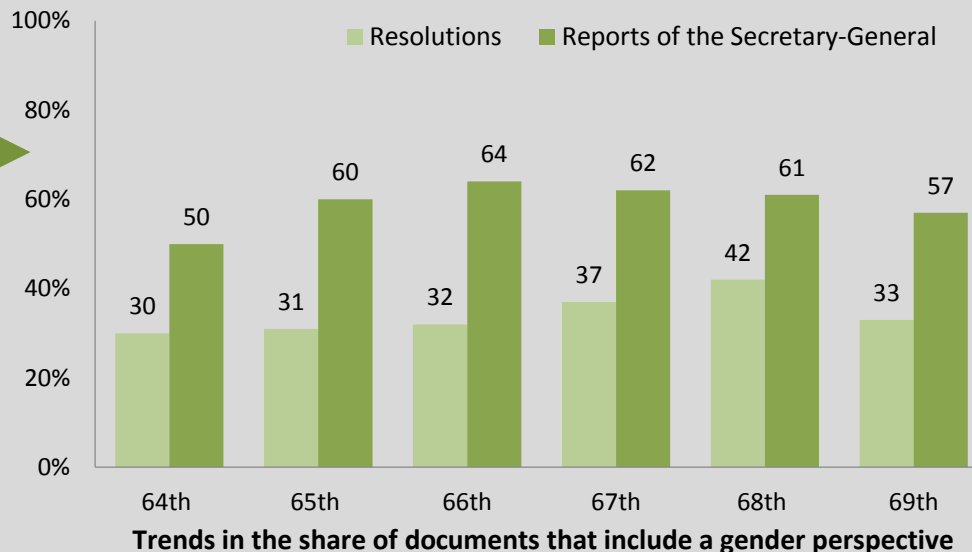

Integration of a gender perspective in the 69th session of the General Assembly

69th session: 238 reports - 135 had a gender perspective

280 resolutions - 93 referenced gender

...representing a decline in the % of documents with a gender perspective from previous sessions

Extent of focus on gender equality issues in resolutions that include a gender perspective