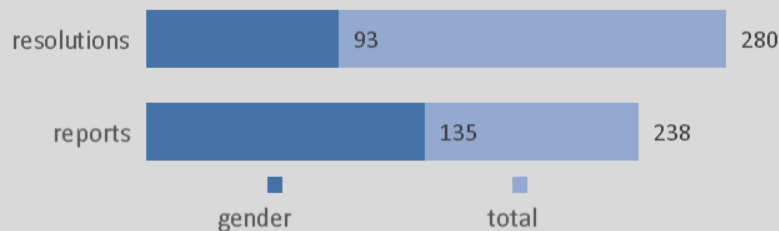

Integration of a gender perspective in the 69th session of the General Assembly

69th session: 238 reports - 135 had a gender perspective

280 resolutions - 93 referenced gender

...representing a decline in the % of documents with a gender perspective from previous sessions

Extent of focus on gender equality issues in resolutions that include a gender perspective