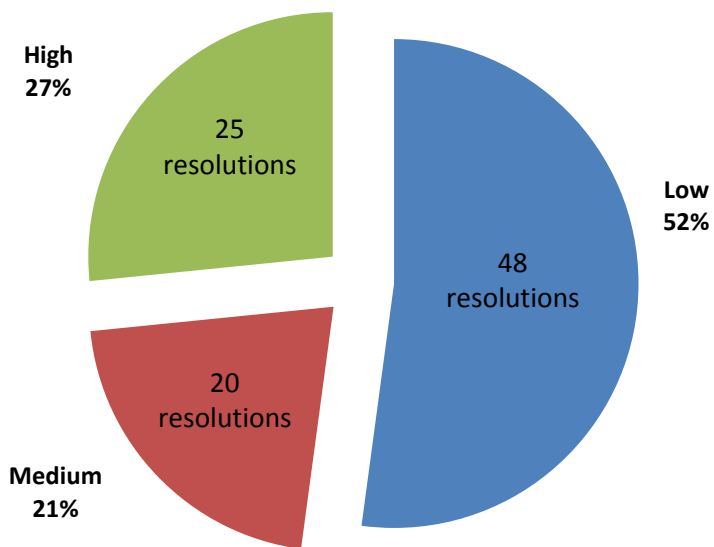

Integration of a gender perspective in the 69th session of the General Assembly

69th session: 238 reports - 135 had a gender perspective

280 resolutions - 93 referenced gender

...representing a decline in the % of documents with a gender perspective from previous sessions

Extent of focus on gender equality issues in resolutions that include a gender perspective